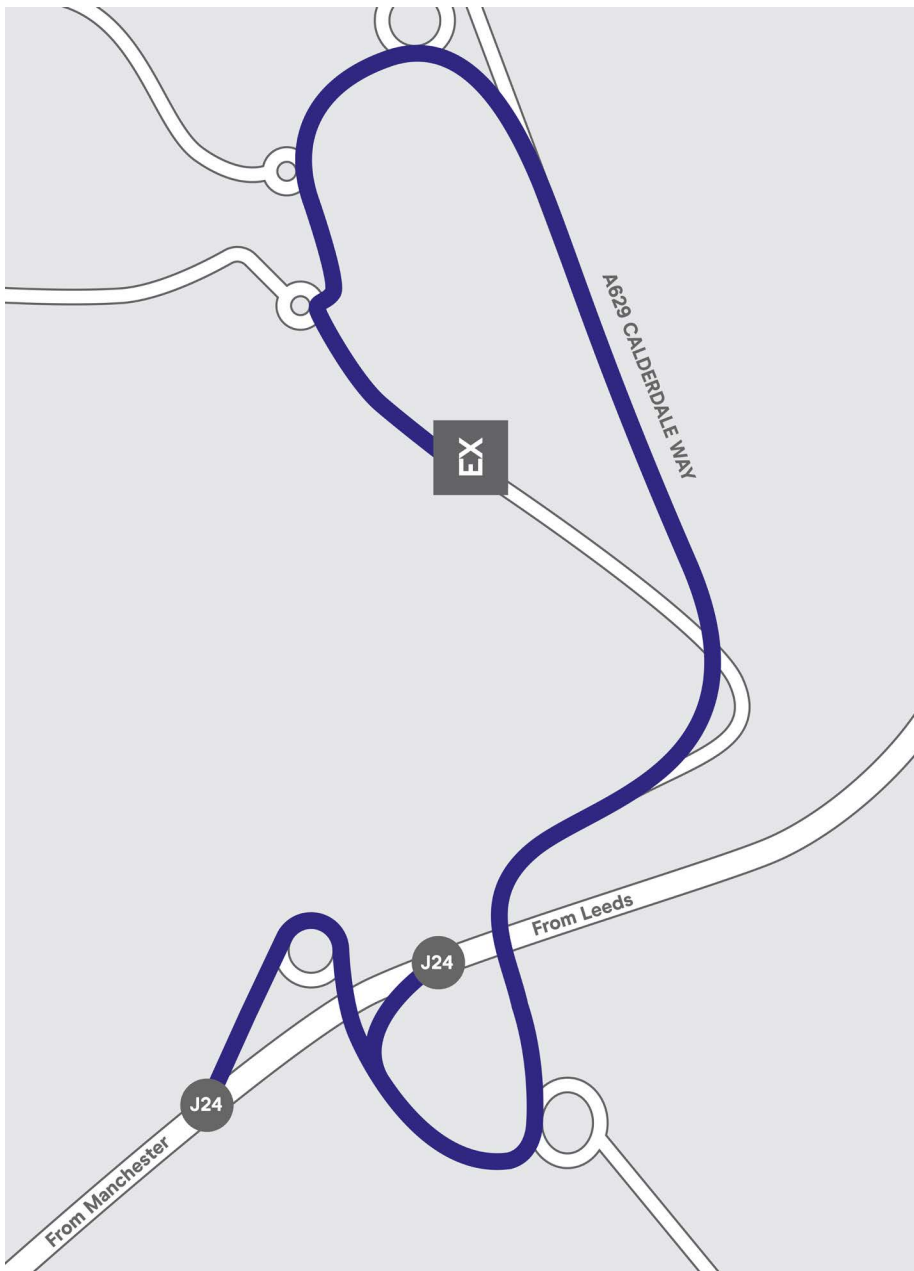

Visiting Us

How to Find the Early Excellence Studio

Early Excellence Head Office & Studio

Rosemount Estate, The Old
Foundry, Huddersfield Road,
Elland, HX5 0EE

Directions

- **From Leeds:** Exit at J24 and follow slip road to roundabout
- **From Manchester:** Exit at J24 and follow slip road to roundabout before taking the 3rd exit over the motorway bridge
- At Ainley Top roundabout, take the 2nd exit onto Huddersfield Rd./Calderdale Way
- Take the exit towards Elland
- At the roundabout, take the 1st exit onto Elland Riorges Link
- At the roundabout, take the 1st exit onto Huddersfield Rd.
- From Huddersfield Road, turn right onto Ainley Bottom
- Take the immediate right into Rosemount Estate

Visiting Us

How to Find the Early Excellence Studio

Early
Excellence
Inspirational
Learning

Parking

- From Huddersfield Road, turn right onto Ainley Bottom
- Take the immediate right into Rosemount Estate
- At the Give Way point, continue straight, into the guest parking area

what3words

///taking.stages.neon

Walk to Entrance

- Walk out of the parking area, around the building, keeping the building on your left hand side
- Enter the Early Excellence Studio

what3words

///forum.detail.plants