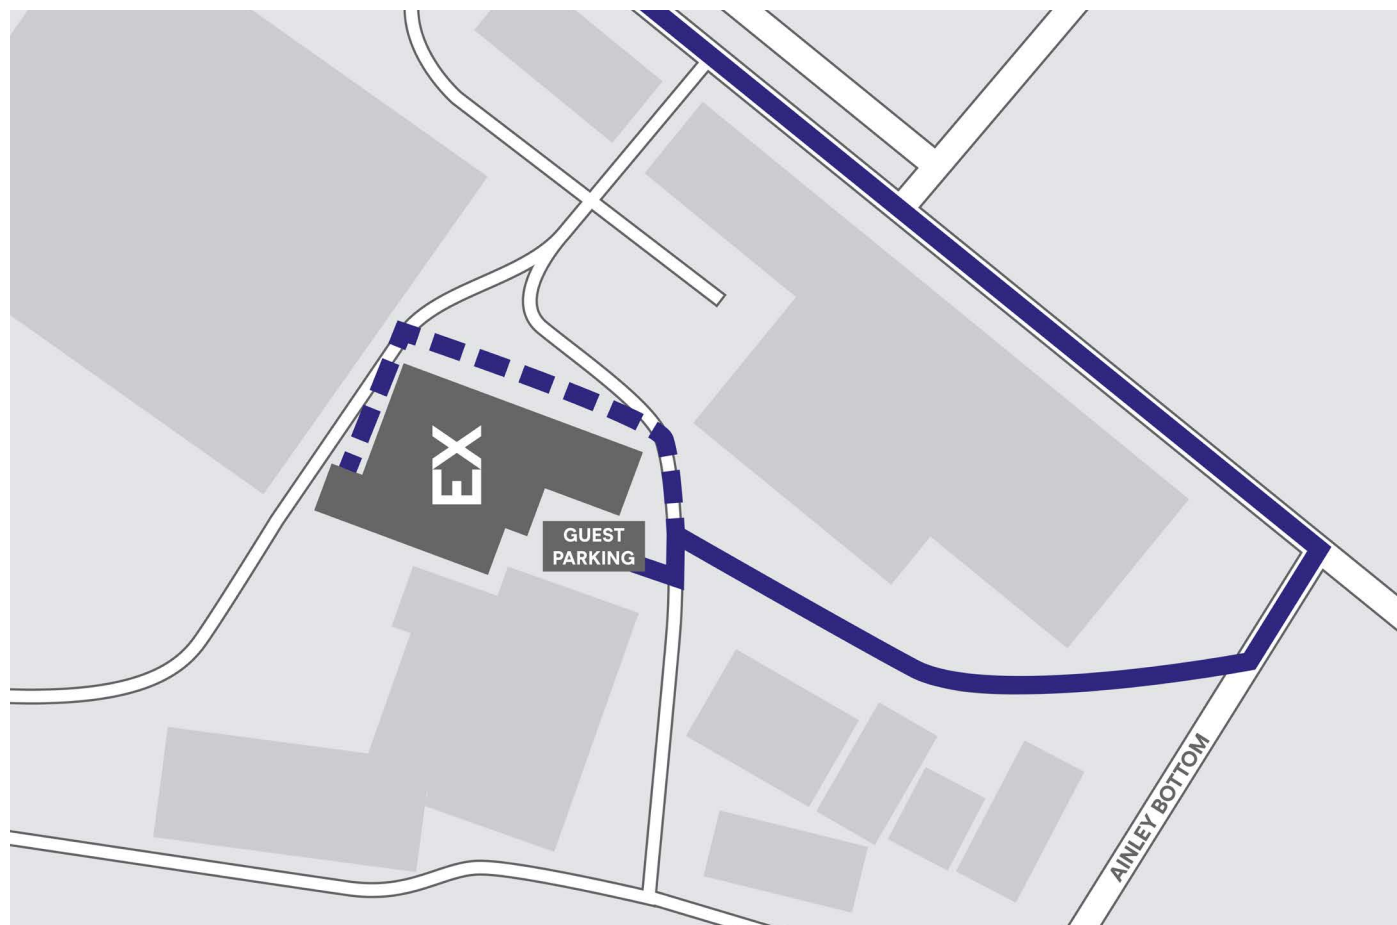

Warehouse: what3words

[///door.salt.scales](https://www.what3words.com/door.salt.scales)

Studio: what3words

[///forum.detail.plants](https://www.what3words.com/forum.detail.plants)

Directions

- **From Leeds:** Exit at J24 and follow slip road to roundabout
- **From Manchester:** Exit at J24 and follow slip road to roundabout before taking the 3rd exit over the motorway bridge
- At Ainley Top roundabout, take the 2nd exit onto Huddersfield Rd./Calderdale Way
- Take the exit towards Elland
- At the roundabout, take the 1st exit onto Elland Riorges Link
- At the roundabout, take the 1st exit onto Huddersfield Rd.
- From Huddersfield Road, turn right onto Ainley Bottom
- Take the immediate right into Rosemount Estate

Visiting Us

How to Find Early Excellence

**Early
Excellence
Inspirational
Learning**

Parking

- From Huddersfield Road, turn right onto Ainley Bottom
- Take the immediate right into Rosemount Estate
- At the Give Way point, continue straight, into the guest parking area

Walk to Entrance

- Walk out of the parking area, around the building, keeping the building on your left hand side
- Enter the Early Excellence Studio

EEX Car Park: what3words
///taking.stages.neon

EEX Studio: what3words
///forum.detail.plants