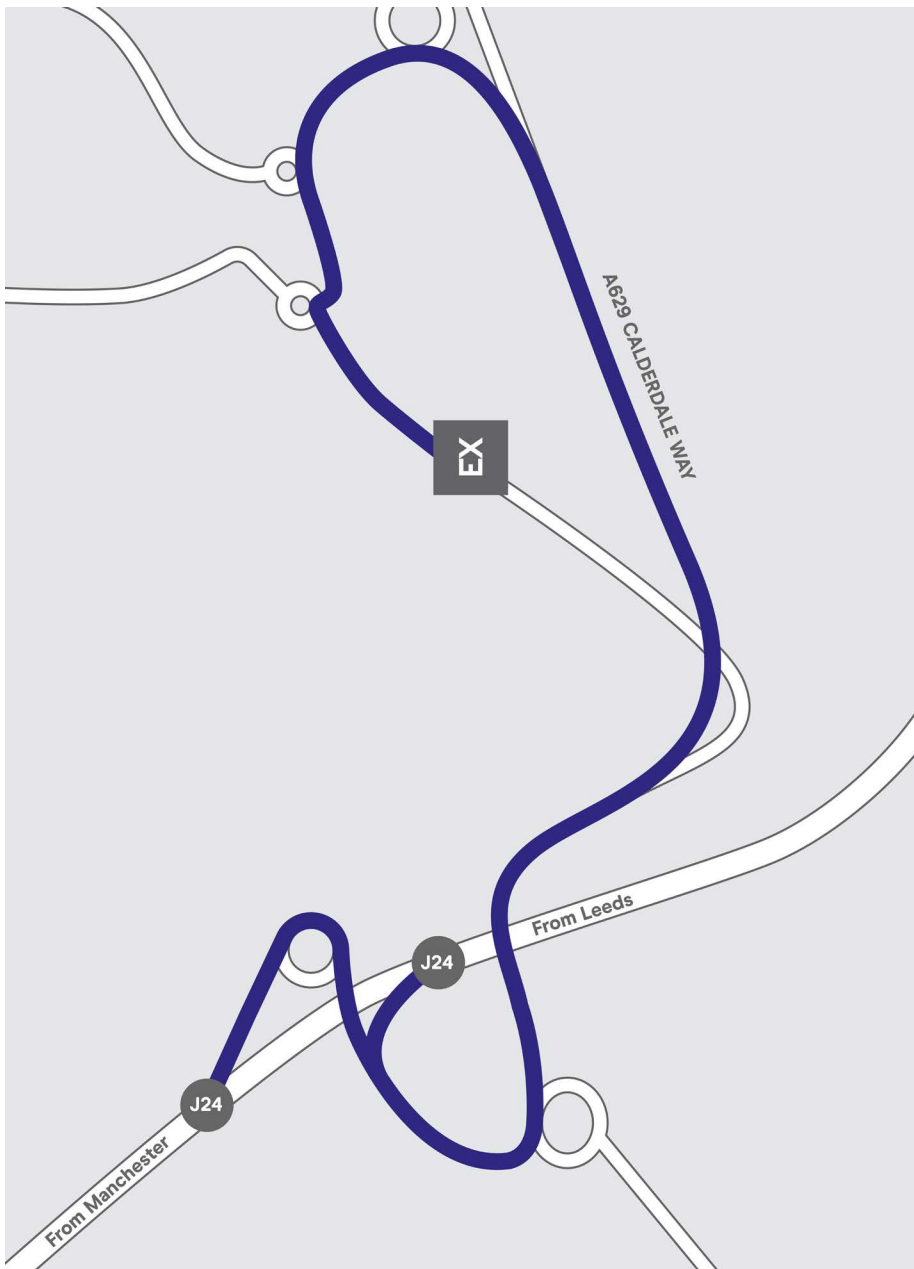

Visiting Us

How to Find Early Excellence

Early Excellence Head Office & Warehouse

The Old Foundry,
Rosemount Estate,
Huddersfield Road, Elland,
HX5 0EE

Early Excellence Studio

Unit 2,
The Engineering Store,
Rosemount Estate,
Huddersfield Road, Elland
HX5 0EE

Warehouse: what3words

[///door.salt.scales](https://www.what3words.com/door.salt.scales)

Studio: what3words

[///forum.detail.plants](https://www.what3words.com/forum.detail.plants)

Directions

- **From Leeds:** Exit at J24 and follow slip road to roundabout
- **From Manchester:** Exit at J24 and follow slip road to roundabout before taking the 3rd exit over the motorway bridge
- At Ainley Top roundabout, take the 2nd exit onto Huddersfield Rd./Calderdale Way
- Take the exit towards Elland
- At the roundabout, take the 1st exit onto Elland Riorges Link
- At the roundabout, take the 1st exit onto Huddersfield Rd.
- From Huddersfield Road, turn right onto Ainley Bottom
- Take the immediate right into Rosemount Estate

Visiting Us

How to Find Early Excellence

**Early
Excellence
Inspirational
Learning**

Parking

- From Huddersfield Road, turn right onto Ainley Bottom
- Take the immediate right into Rosemount Estate
- At the Give Way point, continue straight, into the guest parking area

Walk to Entrance

- Walk out of the parking area, around the building, keeping the building on your left hand side
- Enter the Early Excellence Studio

EEX Car Park: what3words
///taking.stages.neon

EEX Studio: what3words
///forum.detail.plants